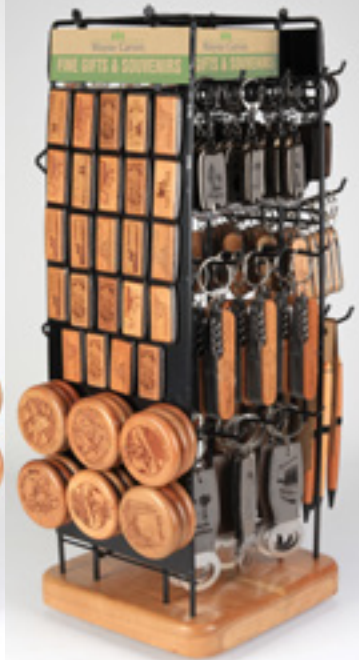

Display Assortments

Increase product visibility with our wireframe display options. Select either one of the assortments shown here with your selected artwork or create a product mix of your own!

Modular panels offer flexibility in creating point-of-purchase displays to meet your specific needs.

One Panel Assortment A

Assortment A

24 pcs	KC3172	Key Chains (Rect)
48 pcs	KN1052	3-Func. Knives/Cherry
24 pcs	PN1072	Rosewood Pens
24 pcs	PN1052	Cherry/Black Pens
12 pcs	FL1152	Flashlight
1	SD0001	Display

20" High 7-1/2" Wide 4-1/2" Deep

One Panel Assortment B

Assortment B

24 pcs	KC1152	Key Chains (Round)
12 pcs	FL1152	Flashlights
48 pcs	KN2052	11-Func Knives/Cherry
36 pcs	KC1552	Compass Key Chains
1	SD0002	Display

20" High 7-1/2" Wide 4-1/2" Deep

Four Panel Assortment with Lighters

Back View

Four Panel Assortment with Lighters

PANEL 1

24 pcs	KC3172	Rect Key Chain/Gun Metal & Cherry
48 pcs	KN1052	3-Function Knives/Cherry
24 pcs	PN1072	Rosewood/Gold Pens
24 pcs	PN1052	Cherry/Black Pens

PANEL 2

36 pcs	W10030	Wood Lighter Sleeves

PANEL 3

24 pcs	MG3172	Rect Magnets/Gun Metal & Cherry
24 pcs	MG2052	Round Magnets

PANEL 4

12 pcs	FL1152	Flashlight/Gun Metal and PU
12 pcs	KN2052	11-Function Knives/Cherry
24 pcs	BT1152	Bottle Opener
12 pcs	KC1152	Round Key Chain/Gun Metal & Cherry
12 pcs	MC3172	Money Clips/Gun Metal and Cherry

1	SD0003	Four Panel Display Rotating Display - 20" High with 11" Swing