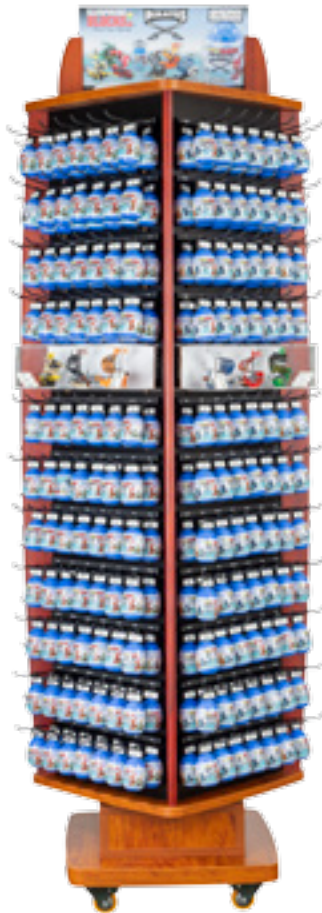

Surprise Blocks

Personalized Collectable Surprise Eggs

Name Programs