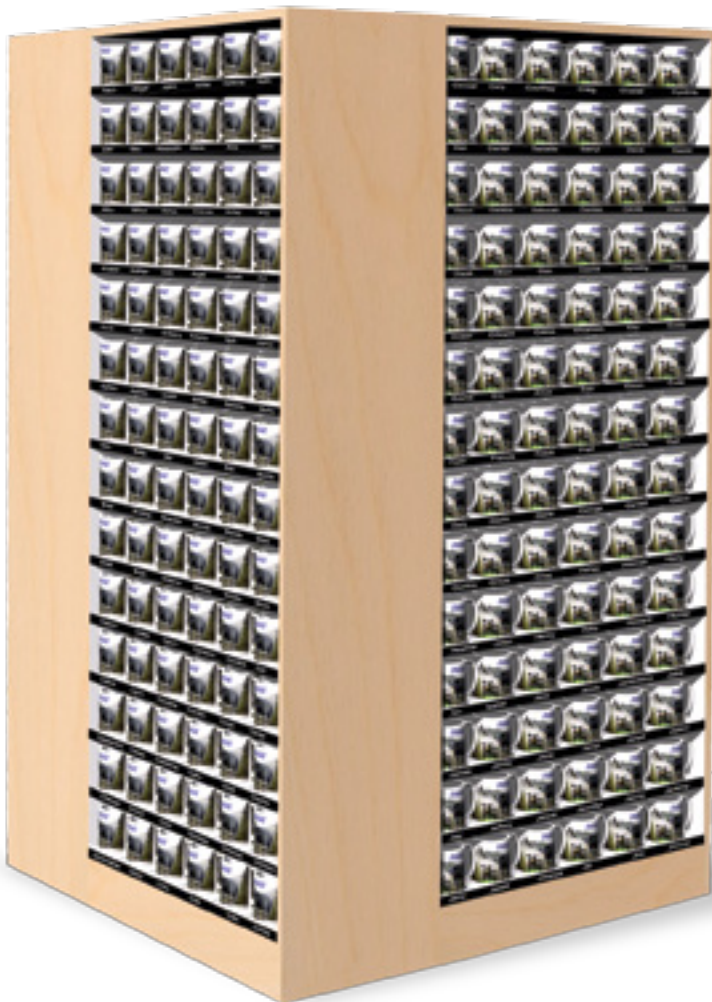

Personalized Souvenir Mugs

Colorful, personalized mugs, ready for your favorite beverage

Name Programs

Souvenir Mug Name Program

- 11 oz ceramic mug, suitable for both hot or cold drinks
- Dishwasher and microwave safe
- 336 Popular names and sayings
- Full color custom artwork and name drop - No set up charge!
- Attractive wood display fixture can be configured for free-standing display or positioned side-by-side for wall display

DW2552 - Souvenir Mug Name Program 336 Popular Names and Sayings

---

1008	Souvenir Mugs, 3 deep per name
1344	Souvenir Mugs, 4 deep per name

Free-standing display dimensions:

44.5 x 44.5 x 75.25 inches

(four shelf units 30.375 x 14.125 x 75.25 inches each)