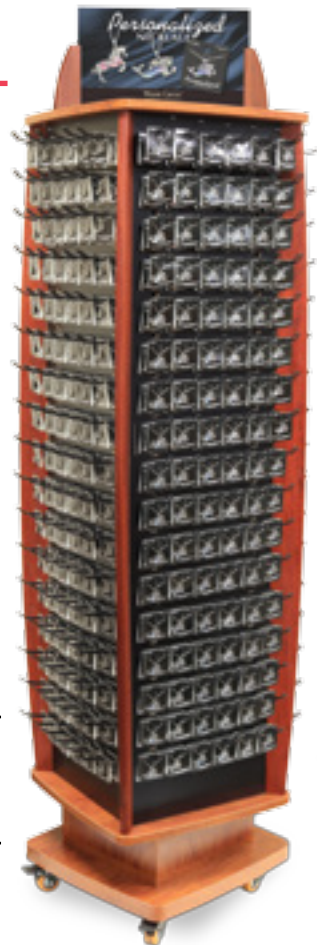

ColorScape and Charm Necklaces

Personalized Jewelry for both Girls and Boys

Name Programs

ColorScape Necklace Name Programs

- Colorful necklace charms that feature popular names and sayings
- Rhodium finish to resist tarnish
- Lead free and nickel free. Meets all US product safety requirements
- Necklaces feature either a 16 inch chain with extender or black cord with silver trim depending on charm design

Combine two designs on one wood display!

Combo Necklace Name Program

(Wood Display Choice of Oak or Rosewood Trim)

204 Names and Sayings per Design

612	First Design, Personalized Necklaces (3/deep)
612	Second Design, Personalized Necklaces (3/deep)
Wood Floor Display (Dimensions: 17.5 x 17.5 x 66 inches, less header and pins)	

Charm Necklace Name Programs

- Colorful necklace charms that feature popular names and sayings
- Rhodium finish to resist tarnish
- Lead free and nickel free. Meets all US product safety requirements
- Necklaces feature a 16 inch chain with extender

Combine both designs on one wood display!*

Combo Charm Necklace Name Program

(Wood Display Choice of Oak or Rosewood Trim)

204 Names and Sayings per Design

612	Mermaid Charm Personalized Necklaces (3/deep)
612	Unicorn Charm Personalized Necklaces (3/deep)
Wood Floor Display, (Dimensions: 17.5 x 17.5 x 66 inches, less header and pins)	

* Charm necklaces can also be combined with any ColorScape necklace (above) to create combo displays