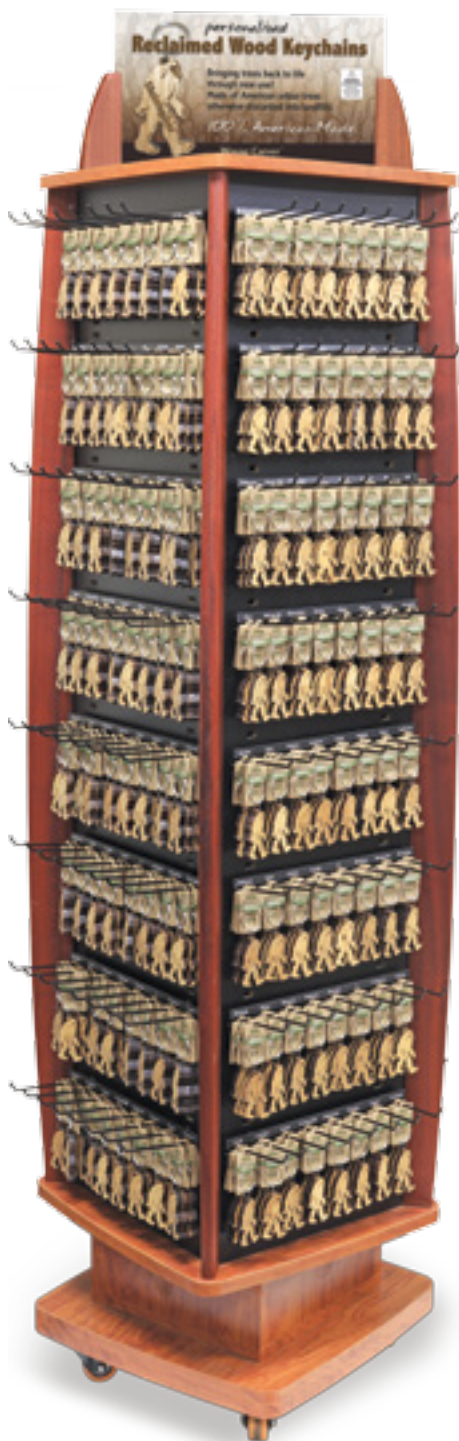

Assembled
Knife

Do It Yourself Knife

- Build your own personalized knife.
- Actual working lock back.
- Kid friendly toy.
- Laser engraved
- 216 popular names, initials and sayings

Inside the package

KN4102 - DIY Knife Name Program 216 Popular Names and Sayings

432 DIY Knife, 2 deep per name
Furniture-Grade Floor Display (Dimensions: 17.5 x 17.5 x 66 inches,
less header and pins)

Reclaimed Wood Keychains

Made in USA from discarded urban trees

Name dropped
on back