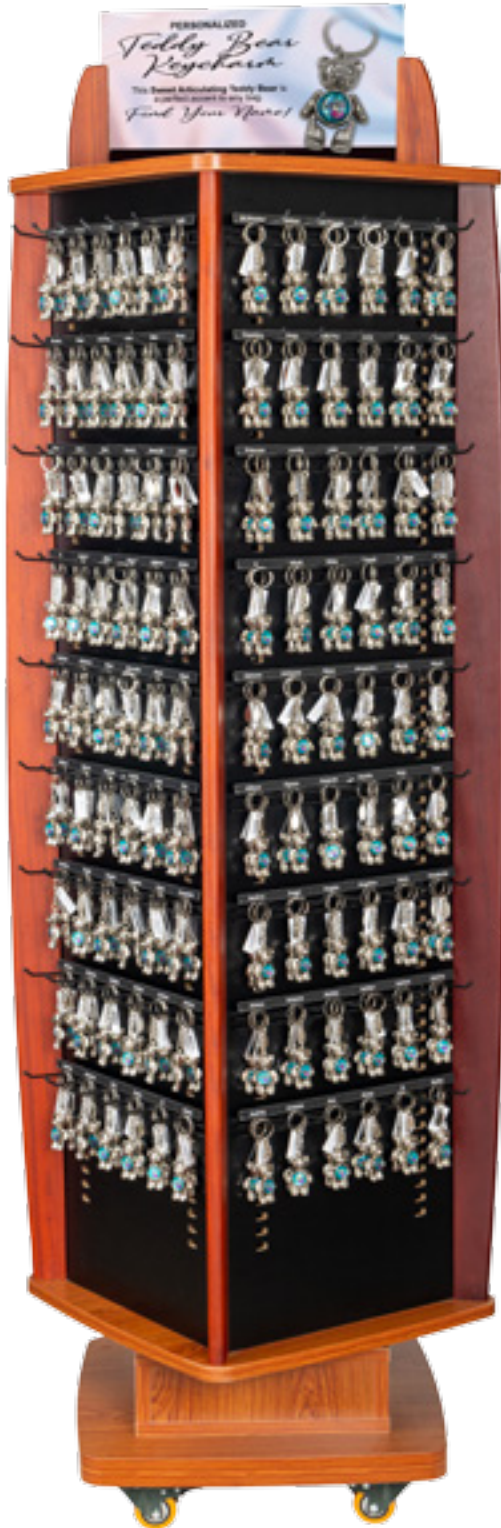

Articulating Keycharms

Personalized Articulating Teddy Bear Keycharm

Name Programs

Articulating Teddy Bear Keycharm Name Program

- *Sweet Articulating Teddy Bear*
- *216 popular female names, initials and sayings*
- *Can be name dropped with the optional custom Jewelry Etched charm*

**KC2652 - Teddy Bear Keycharm Name Program
216 Female Names and Sayings**

648 Teddy Bear Keycharms, 3 deep per name
Furniture-Grade Floor Display
(Dimensions: 17.5 x 17.5 x 66 inches, less header and pins)