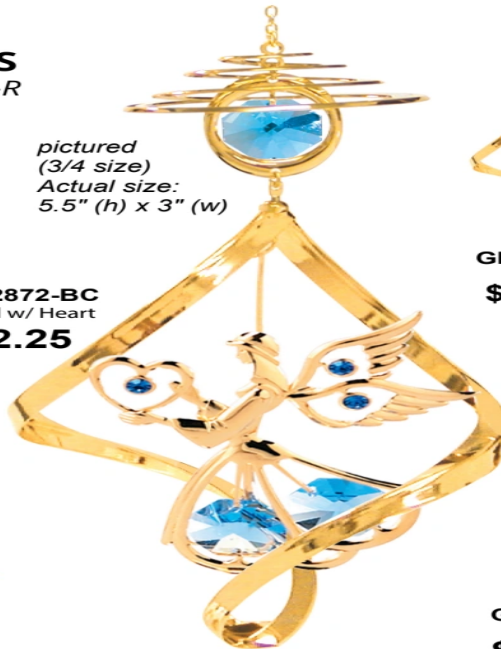

GH-2292-L
Twin Hearts
\$9.95

GH-2294-L
Star
\$9.00

GH-2295-L
Butterfly
\$9.95

GH-2296-L
Hummingbird
\$9.95

GH-2289-L
Swan
\$9.95

GH-2829-L
Dove
\$11.25

GH-2837-L
Cardinal
\$9.95

GH-2872-L
Angel w/ Heart
\$11.25

GH-2812-L
Angel w/ Heart
\$11.95

CLASSIC SPIRALS

Assortment SP-1-R

- 40 Pcs.
- 10 Styles
- 4 ea. / style

TOP SPIRALS

Assortment SP-2-R

- 30 Pcs.
- 10 Styles
- 3 ea. / style

*pictured
(3/4 size)
Actual size:
5.5" (h) x 3" (w)*

GH-2872-BC
Angel w/ Heart
\$12.25

GH-2289-BC
Swan
\$10.95

GH-2290-BC
Cross
\$10.50

GH-2292-BC
Twin Hearts
\$10.95

GH-2294-BC
Star
\$8.95

GH-2295-BC
Butterfly
\$10.95

GH-2296-BC
Hummingbird
\$10.95

GH-2812-BC
Angel w/ Heart
\$12.25