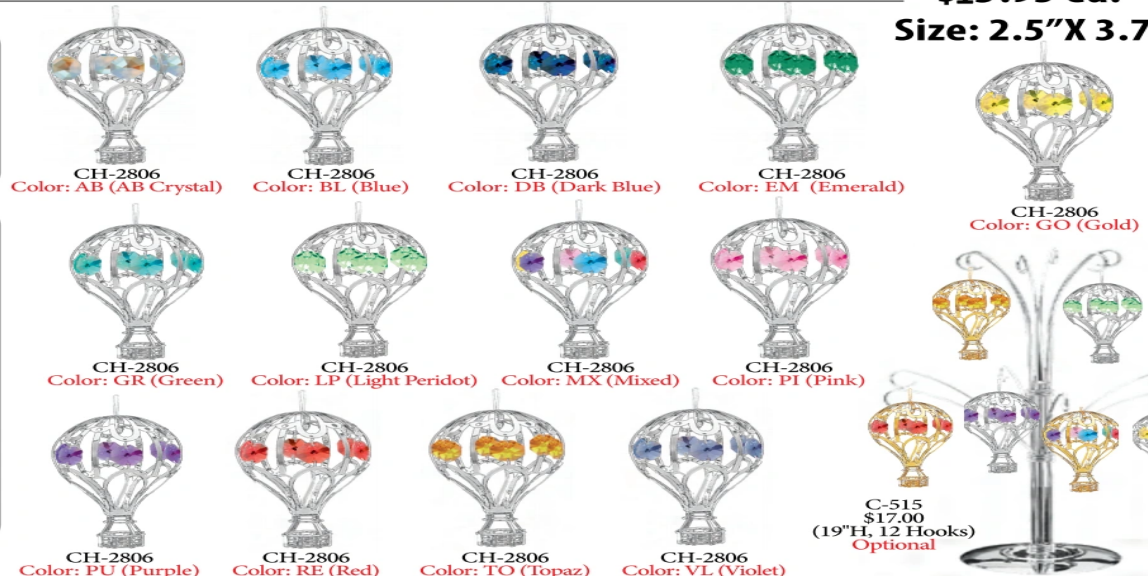

Asst. #Q-465-R-1

CHROME PLATED HOT AIR BALLOON ORNAMENTS

\$13.95 ea.
Size: 2.5" X 3.75"

Ornaments (Without Logo)

Asst. #Q-465-HBR-R-1

- 26 pcs (13 styles, 2 ea.)
- Avg: \$13.95 ea.
- Total: **\$362.70**

Logo #36