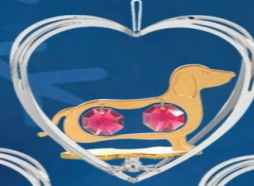

GH-2659-R
Dachshund