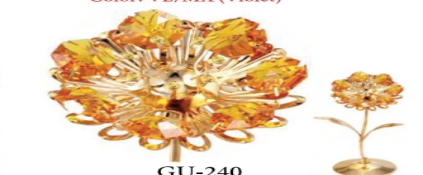

GU-243
Large Sunflower
\$21.95 (3.5"x6.5")
Color: GR/MX (Green)

CU-243
Large Sunflower
\$21.95 (3.5"x6.5")
Color: VL/MX (Violet)

CU-243
Large Sunflower
\$21.95 (3.5"x6.5")
Color: GO/MX (Gold)

CU-240
Sunflower
\$15.75 (2.75"x5")
Color: VL (Violet)

CU-240
Sunflower
\$15.75 (2.75"x5")
Color: GO (Gold)

GU-240
Sunflower
\$15.75 (2.75"x5")
Color: TO (Topaz)

GU-228
Sunflower
\$9.95 (2.5"x5.75")
Color: TO (Topaz)

244
Sunflower
\$5.95 (1.75"x3.5")

C-244
Sunflower
\$5.95 (1.75"x3.5")
Color: GO (Gold)