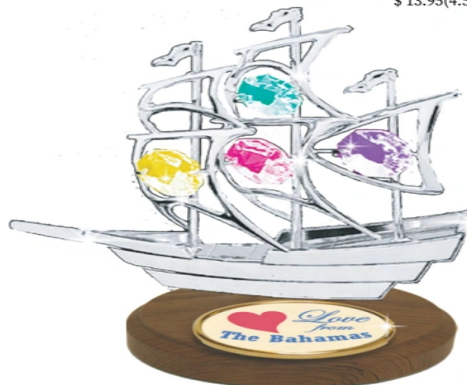

#C-819F-P29
Sailboat
w/ "Love From The Bahamas"
$11.25 (3.25"x3.50")
Color: BL,GR,MX