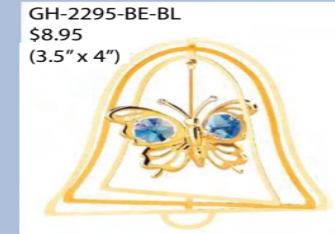

SINCE 1974
MASCOT®
CRYSTAL DELIGHT

1055 Harrison Street, Berkeley, CA 94710
Phone: (510) 527-3965
Order Desk: (800) 825-2961,
Fax: (510) 527-3967
Email: sales@mascotusa.com,
Website: www.mascotusa.com

Butterfly Ornaments
24K Gold-Plated
Crafted with World-Renowned Crystals
Get $0.50 Discount on each item if you select clear crystal

Gold Butterfly Ornaments
Asst.#Q-508-OR-R
-32 pcs (16 styles, 2 ea.)
-Total: $273.85
-Avg: $8.54