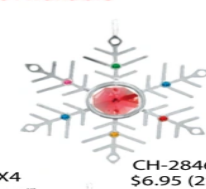

\$5.75 ea.

Size: 1.15" x 1.25"

Snowflake Ornaments

Up to 9 Colors Available

CH-2835-MX
\$10.95 (3"x3.5")
6 Colors

CH-2835-MX4
\$10.95 (3"x3.5")
6 Colors

CH-2846-RE
\$6.95 (2"x2")
9 Colors

CH-2835-MX5
\$10.95 (3"x3.5")
6 Colors