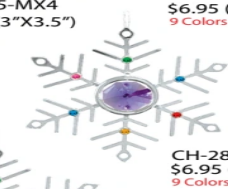

\$5.75 ea.

Size: 1.15" x 1.25"

Snowflake Ornaments

Up to 9 Colors Available

CH-2835-MX
\$10.95 (3"x3.5")
6 Colors

CH-2835-MX4
\$10.95 (3"x3.5")
6 Colors

CH-2846-RE
\$6.95 (2"x2")
9 Colors

CH-2835-MX5
\$10.95 (3"x3.5")
6 Colors