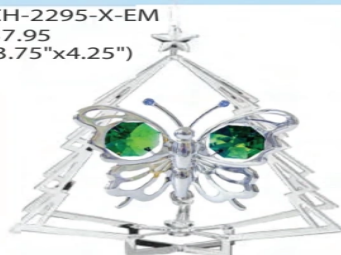

CH-2295-P-LP
\$8.95
(4"x4")

CH-395-AC-BL
\$9.50
(2"x4")

CH-395-L
\$7.50
(2"x4")

CH-2295-X-EM
\$7.95
(3.75"x4.25")

CH-2295-E-RE
\$8.50
(2.5"x4")

GH-2290-L
Cross
\$9.95

*pictured
(3/4 size)*

*Actual size:
4" (h) x
2.75" (w)*