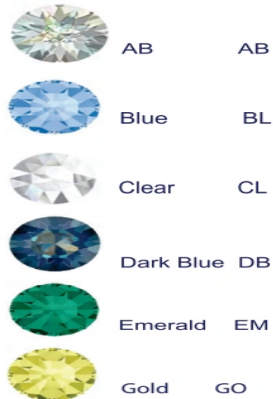

1. Flower and Garden	1-7
2. Butterfly Collection	8-10
3. Inspirational and Religious Gift	11-12
4. Angel Night Light	13
5. Night Lights and Music Box	14
6. Nautical & Sealife	15-17
7. Wedding & Anniversary	18-20
8. Candle Holder	21
9. Animal	22
10. Hot Air Balloon	23-25
11. Zodiac Sign & Birthday Stone	26
12. Ballerina & Equine	27
13. Crystal Delight as Souvenir Gift	28
14. Greeting Card	29