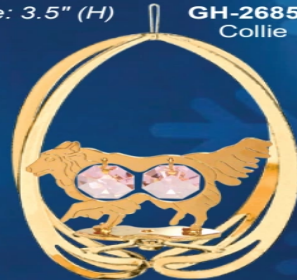

24K Gold-Plated Candle Holder
#1032 (\$7.95)

MASCOT®

The Original Designer of Crystal Delight
Specialized in Patented & Copyrighted Giftware Since 1974

HEART ORNAMENTS Assortment Q-466-OR

\$9.95 each

- 7 Styles Size: 3.5" (H)

GH-2683-R
German Shepherd

GH-2685-R
Collie

GH-2659-R
Dachshund

GH-2684-R
Basset Hound

GH-2686-R
Poodle

GH-2681-R
Boxer

GH-2687-R
Saint Bernard

#515
Display Rack
19" (H)

Size: 3.5" (H)

GH-2685-E
Collie

GH-2683-E
German Shepherd

GH-2659-E
Dachshund

GH-2684-E
Basset Hound

GH-2686-E
Poodle

GH-2681-E
Boxer

GH-2687-E
Saint Bernard