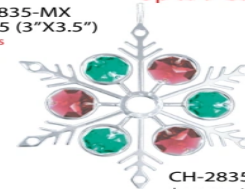

\$5.75 ea.

Size: 1.15" x 1.25"

Snowflake Ornaments

Up to 9 Colors Available

CH-2835-MX
\$10.95 (3"x3.5")
6 Colors

CH-2835-MX4
\$10.95 (3"x3.5")
6 Colors

CH-2846-RE
\$6.95 (2"x2")
9 Colors

CH-2835-MX5
\$10.95 (3"x3.5")
6 Colors