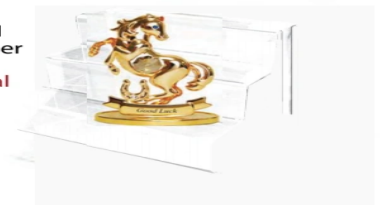

GU-497
Horse & Horseshoe
w/ "Good Luck"
$10.50(2.75"x3.5")

Visit www.mascotusa.com to see color choices.

538-WH
3-StepRiser
$20.00
Optional