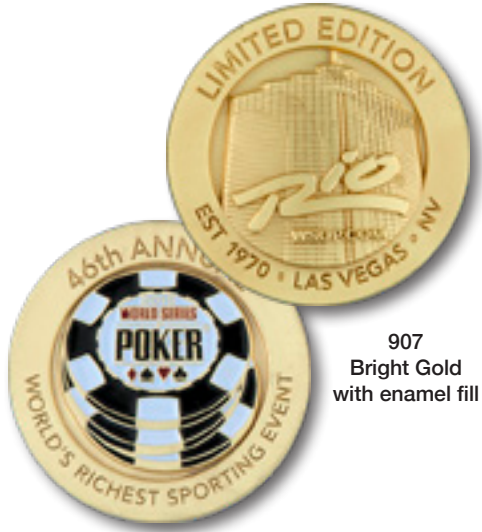

922 - \$2.25 (K)
Magnet

922 - \$2.25 (K)
Magnet

922 - \$2.25 (K)
Magnet

922 - \$2.25 (K)
Magnet

CUSTOM COINS

906
Matte Gold

907
Pewter
w/Enamel Fill

906
Bright Silver