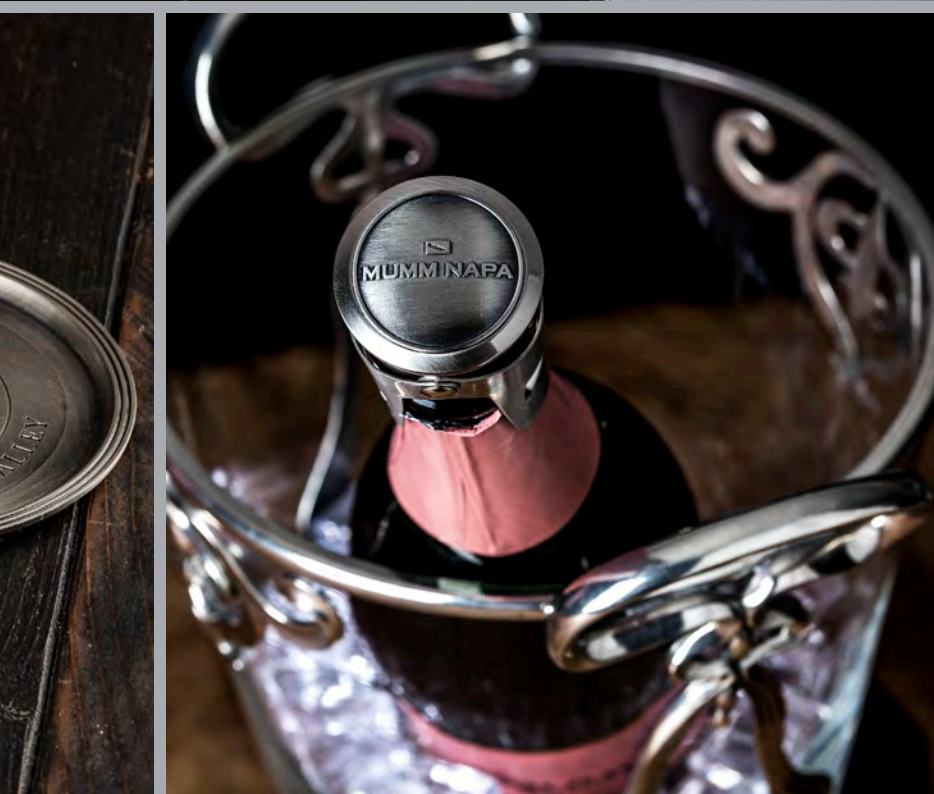

IN VINO VERITAS

*Vintage Cowhide Aprons
in Full and Half Lengths*

Custom Logo Included

Vintage Cowhide Full Apron in Cognac
81 x 60 cm (32 x 23 5/8")

Vintage Cowhide Full Apron in Light Brown
81 x 60 cm (32 x 23 5/8")

Vintage Cowhide Full Apron in Grey
81 x 60 cm (32 x 23 5/8")

Vintage Cowhide Half Apron in Grey
36 x 64 cm (14 1/8 x 25 1/8")

Vintage Cowhide Half Apron in Light Brown
36 x 64 cm (14 1/8 x 25 1/8")

Custom Logo Merchandise Gallery

BAR NOUVEAU

SUPERIOR QUALITY BARWARE

BY IN VINO VERITAS

Glass Shaker with Fine Pewter
Stag Accent
600 ml (20 oz)

Fine Pewter Cocktail Stirrer
32 cm (12 5/8")

Glass Shaker with Fine Pewter
Hardware
600 ml (20 oz)