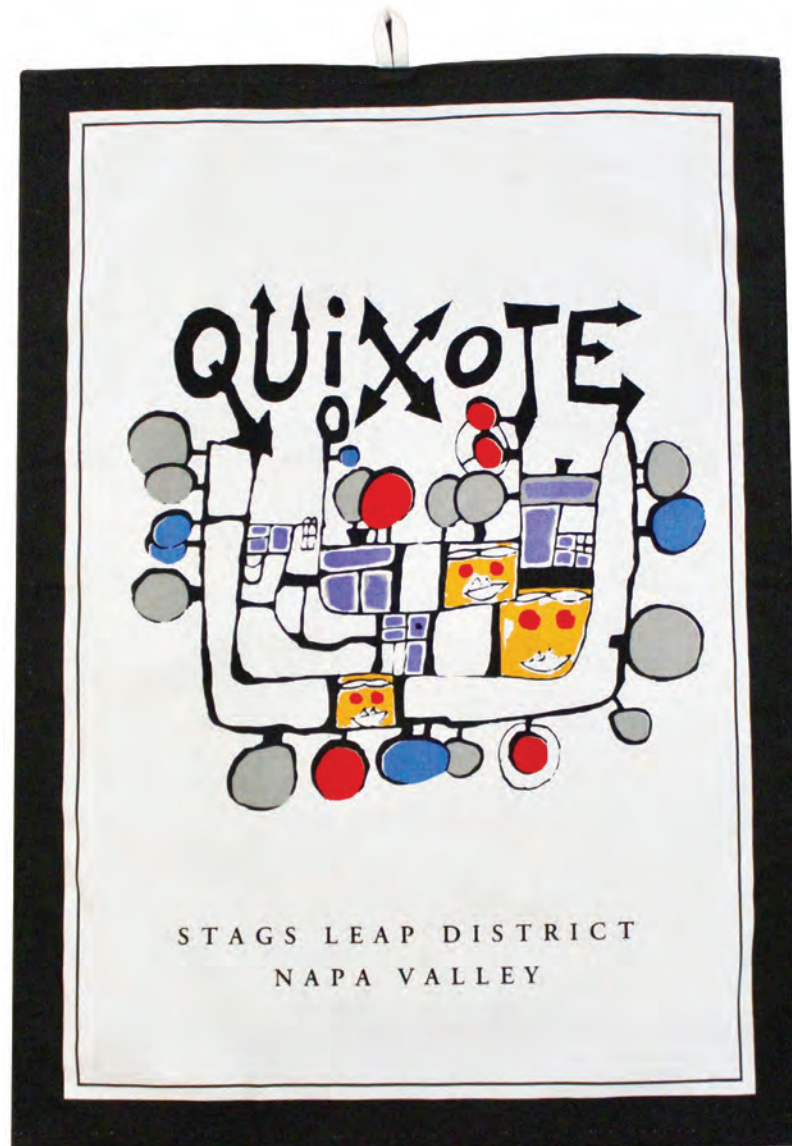

100% Cotton Custom Design Tea Towels

Large size 50 x 70 cm (approx 19 5/8 x 27 1/2")

Medium size 44 x 62 cm (approx 17 3/8 x 24 3/8")