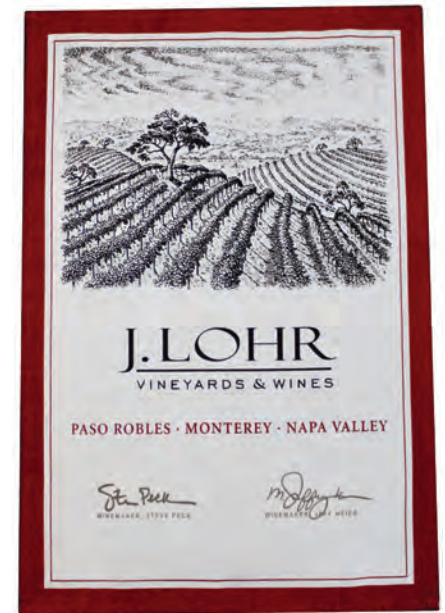

Minimum order 500 pcs

Custom woven label available

*Up to 5 printed colors included,
more colors extra*

100% Cotton Custom Design Tea Towels

Large size 50 x 70 cm (approx 19 5/8 x 27 1/2")

Medium size 44 x 62 cm (approx 17 3/8 x 24 3/8")